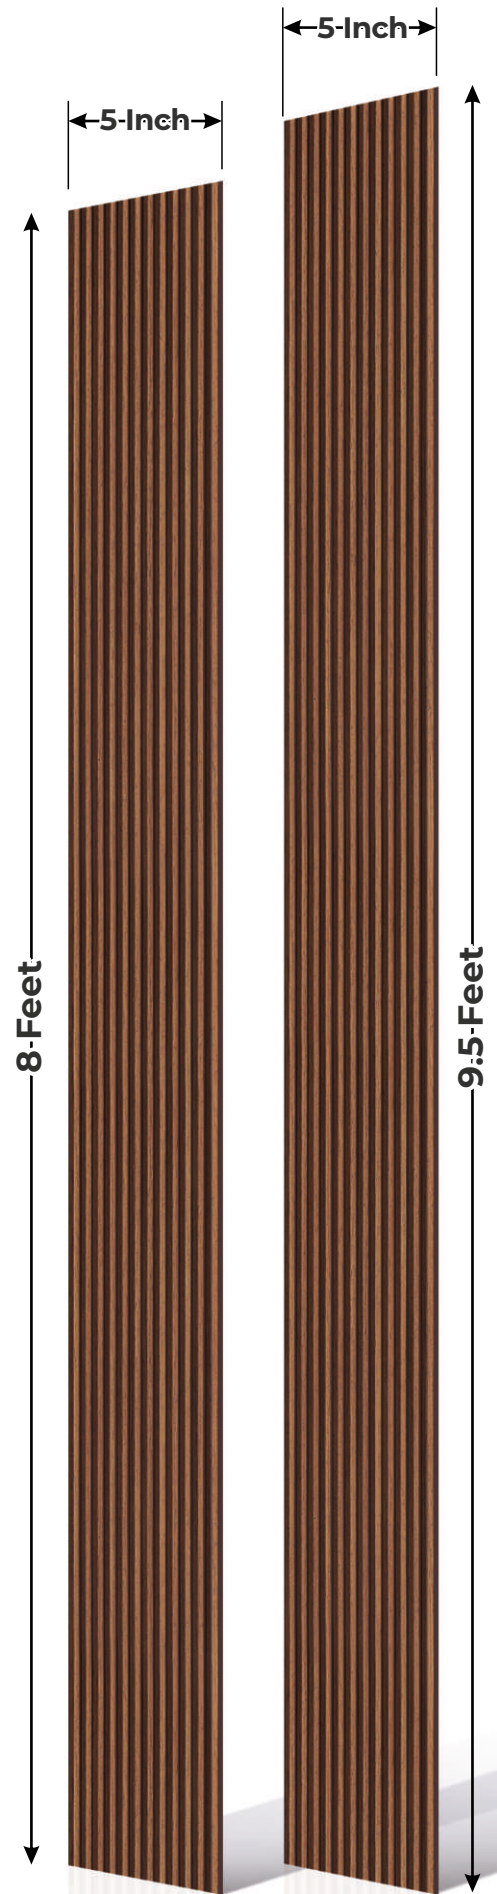

Seamless Designer Planks

“The essence of interior design will always be about people and how they live. It is about the realities of what makes for an attractive Designer Planks