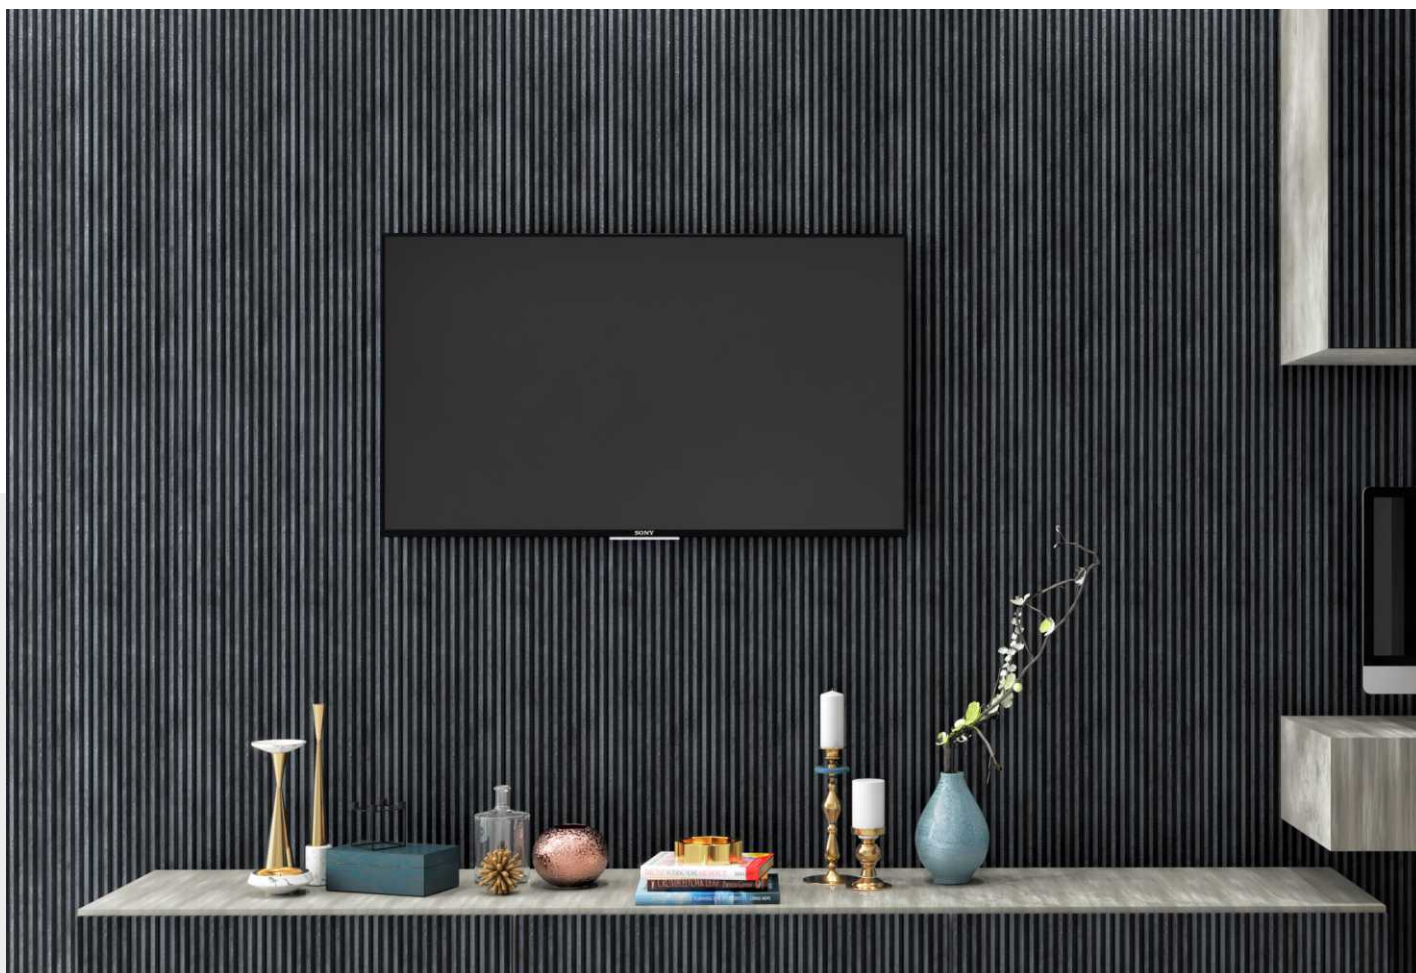

Features

High Grade
PVC

Termite
Resistance

Borer
Free

100% Water
Resistance

Environment
Friendly

Seamless
Planks

No
Formaldehyde